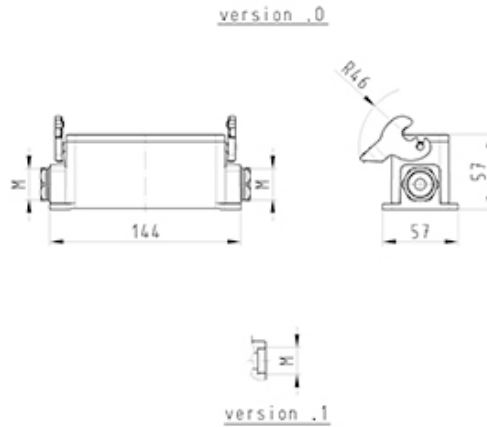

Datasheet

Item No. 71.330.2435.1

Bottom BAS GUT GL 24 M25 50 A1

revos BASIC 500V size 24 closed-bottom base with 2 threaded collars M25, single locking lever

Item No.	71.330.2435.1
EAN	4015573620896
order unit	1 Piece(s)

Approvals

Technical data

General

ArticlePrice	udp_no_price
Nominal voltage	500
Housing material	Aluminium
Colour	Grey
Surface	With powder coating
Degree of protection (IP)	Other
UV resistant	Yes
Inflammability class of insulation material acc. with UL94	Other
Operating temperature range min.	-40 °C
Operating temperature range max.	120 °C

Model

DIN-size	24
Model	Surface mounting (base)
Locking mechanism	Single locking lever
Cable entry	Two-sided
Type of cable	Thread
With cable screw gland	No
Thread size M	25
Hinged lid	No
EMC-version	No